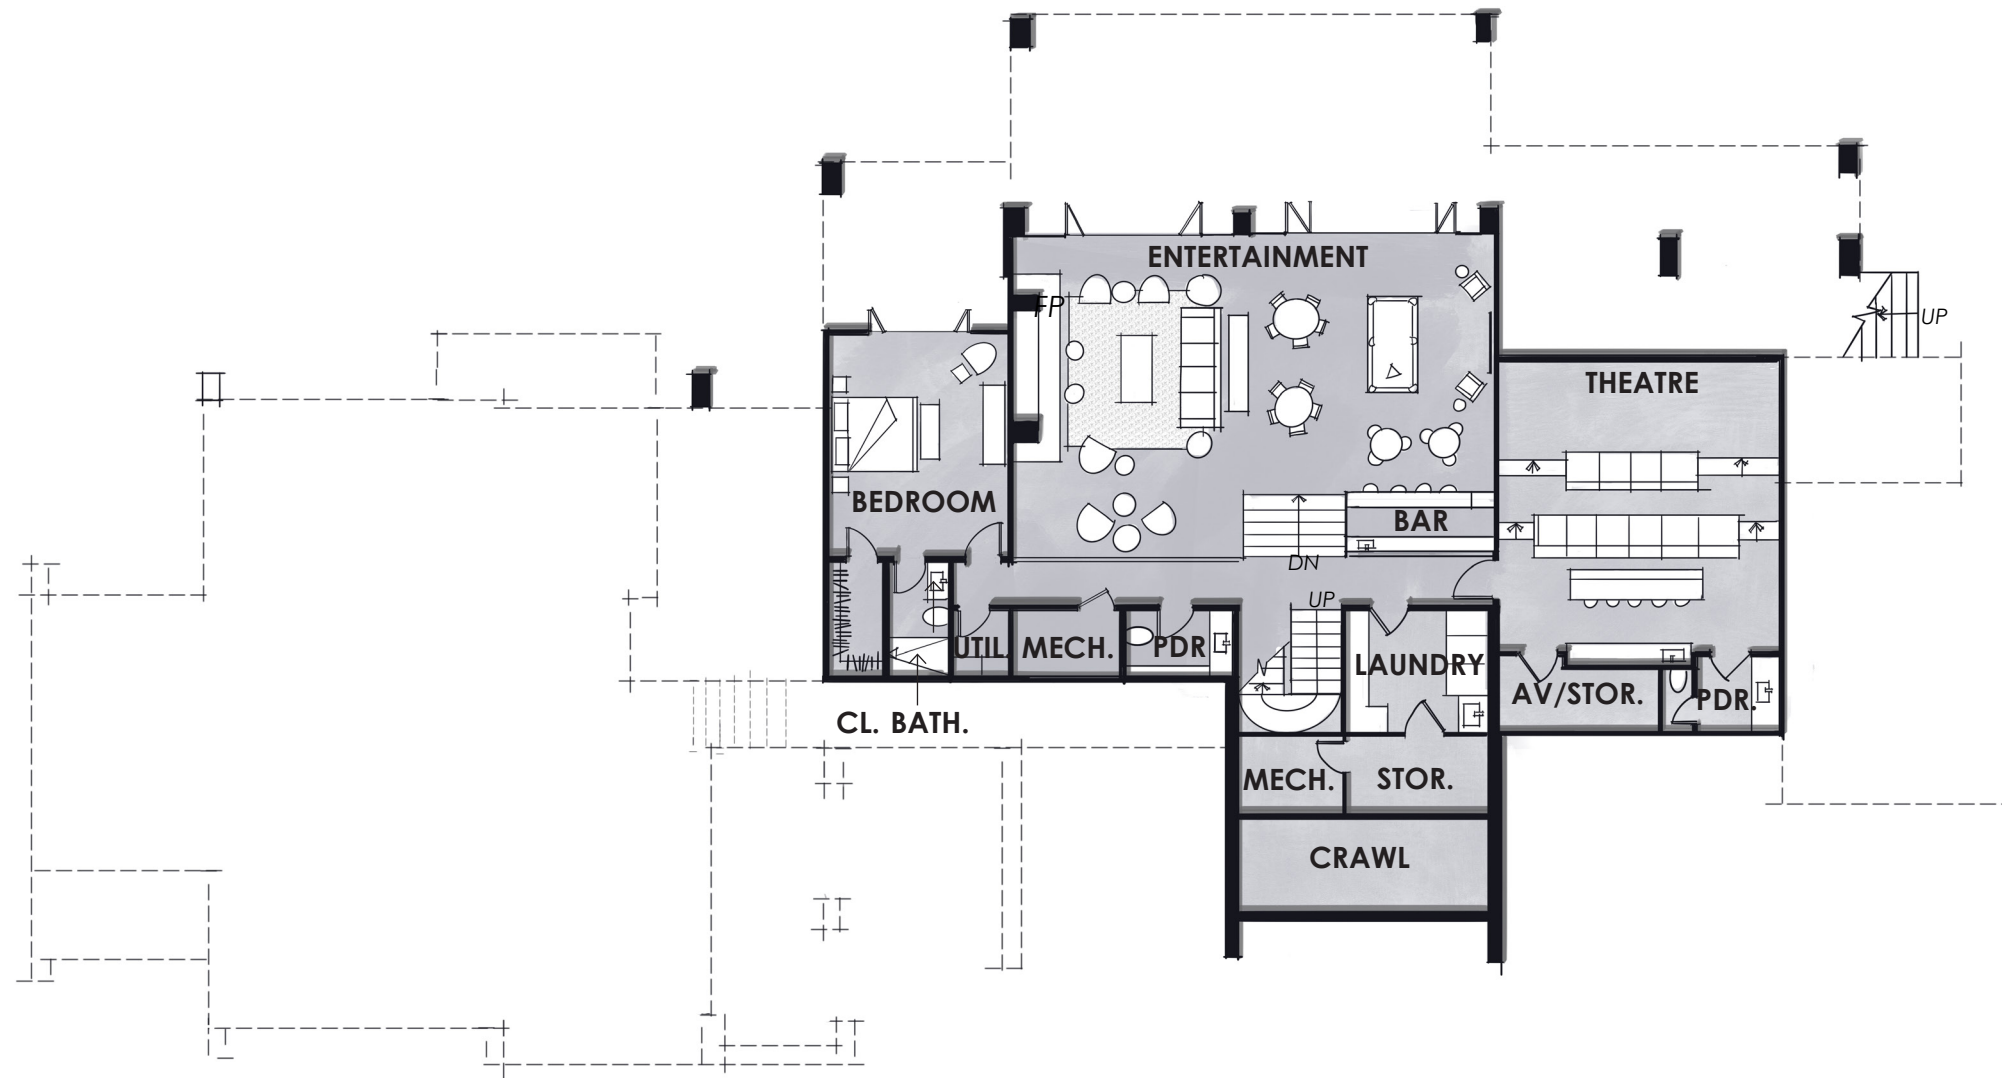

LOWER LEVEL PLAN
 1/16" = 1' - 0"

1650 MCLAIN FLATS

SKETCH PLAN

CHARLES CUNIFFE ARCHITECTS

12 JUNE 2023

LOWER LEVEL PLAN
 1/16" = 1'-0"

1650 MCLAIN FLATS

SKETCH PLAN